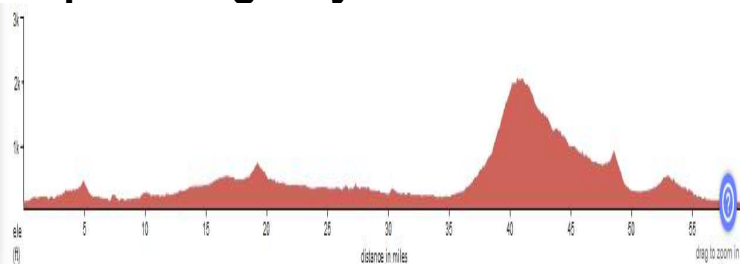

Terrain: 5. Very hilly; lots of long climbs; Mileage: 59.3

# Monday madness Esposti Park, Windsor

6000 Old Redwood Hwy, Windsor, CA 95492

At	Go	On	For
0.0	L	Shiloh Rd (East)	0.8
0.8	L	Faught Rd	1.2
2.0	R	Chalk Hill Rd	8.0
10.0	R	Hwy-128	13.4
23.4	L	Berry St	0.1
23.5	R	Cedar St	0.2
23.7	L	Lincoln Ave	0.5
24.3	R	Brannan St	0.3
24.6	R	Silverado Trail	9.7
34.3	R	Pope St	0.9
35.1	R	Main St	0.4
35.6	L	Madrona Ave	0.2
35.8	R	Spring Mtn Rd	5.2
41.0	>	St Helena Rd	6.8
47.8	L	Calistoga Rd	2.0
49.8	R	Badger Rd	1.0
50.7	R	Wallace Rd	1.5
52.2	L	Riebli Rd	2.6
54.8	L	Mark West Springs Rd	1.8
56.6	R	Old Redwood Hwy	2.7
59.3	R	Shiloh Rd	0.0
59.3	L	Esposti Park	

Joyce Chang 484-5150

Map at <https://ridewithgps.com/routes/29419453>

Carry ID, Wear a Helmet

Sonoma Emergency 707-565-2121

Napa Emergency 707-253-0911

Terrain: 5. Very hilly; lots of long climbs; Mileage: 59.3